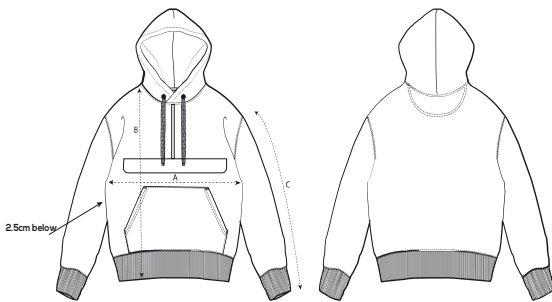

WOMAN PULL OVER HOODIES
PULL OVER HOODIE

The sweat pull over hoodie

Regular fit

Womans style with an regular fit,
for a oversized look you may prefer sizing up.

Combination options

Hoodie

Hoodie

COLOURS

BLACK

Shell : 65% Cotton 35% Polyester, Brushed Fleece, 300 gsm

Wash Instructions

Wash similar colours together, no ironing on print, wash and iron inside out.

SIZES	XS	S	M	L	XL	XXL	3XL
A Half Chest	47,5	50	52,5	55	57,5	61,5	65,5
B Body Length	60	61	63	65	67	69	71
C Sleeve Length	64,5	65	65,5	66	66,5	67	67,5